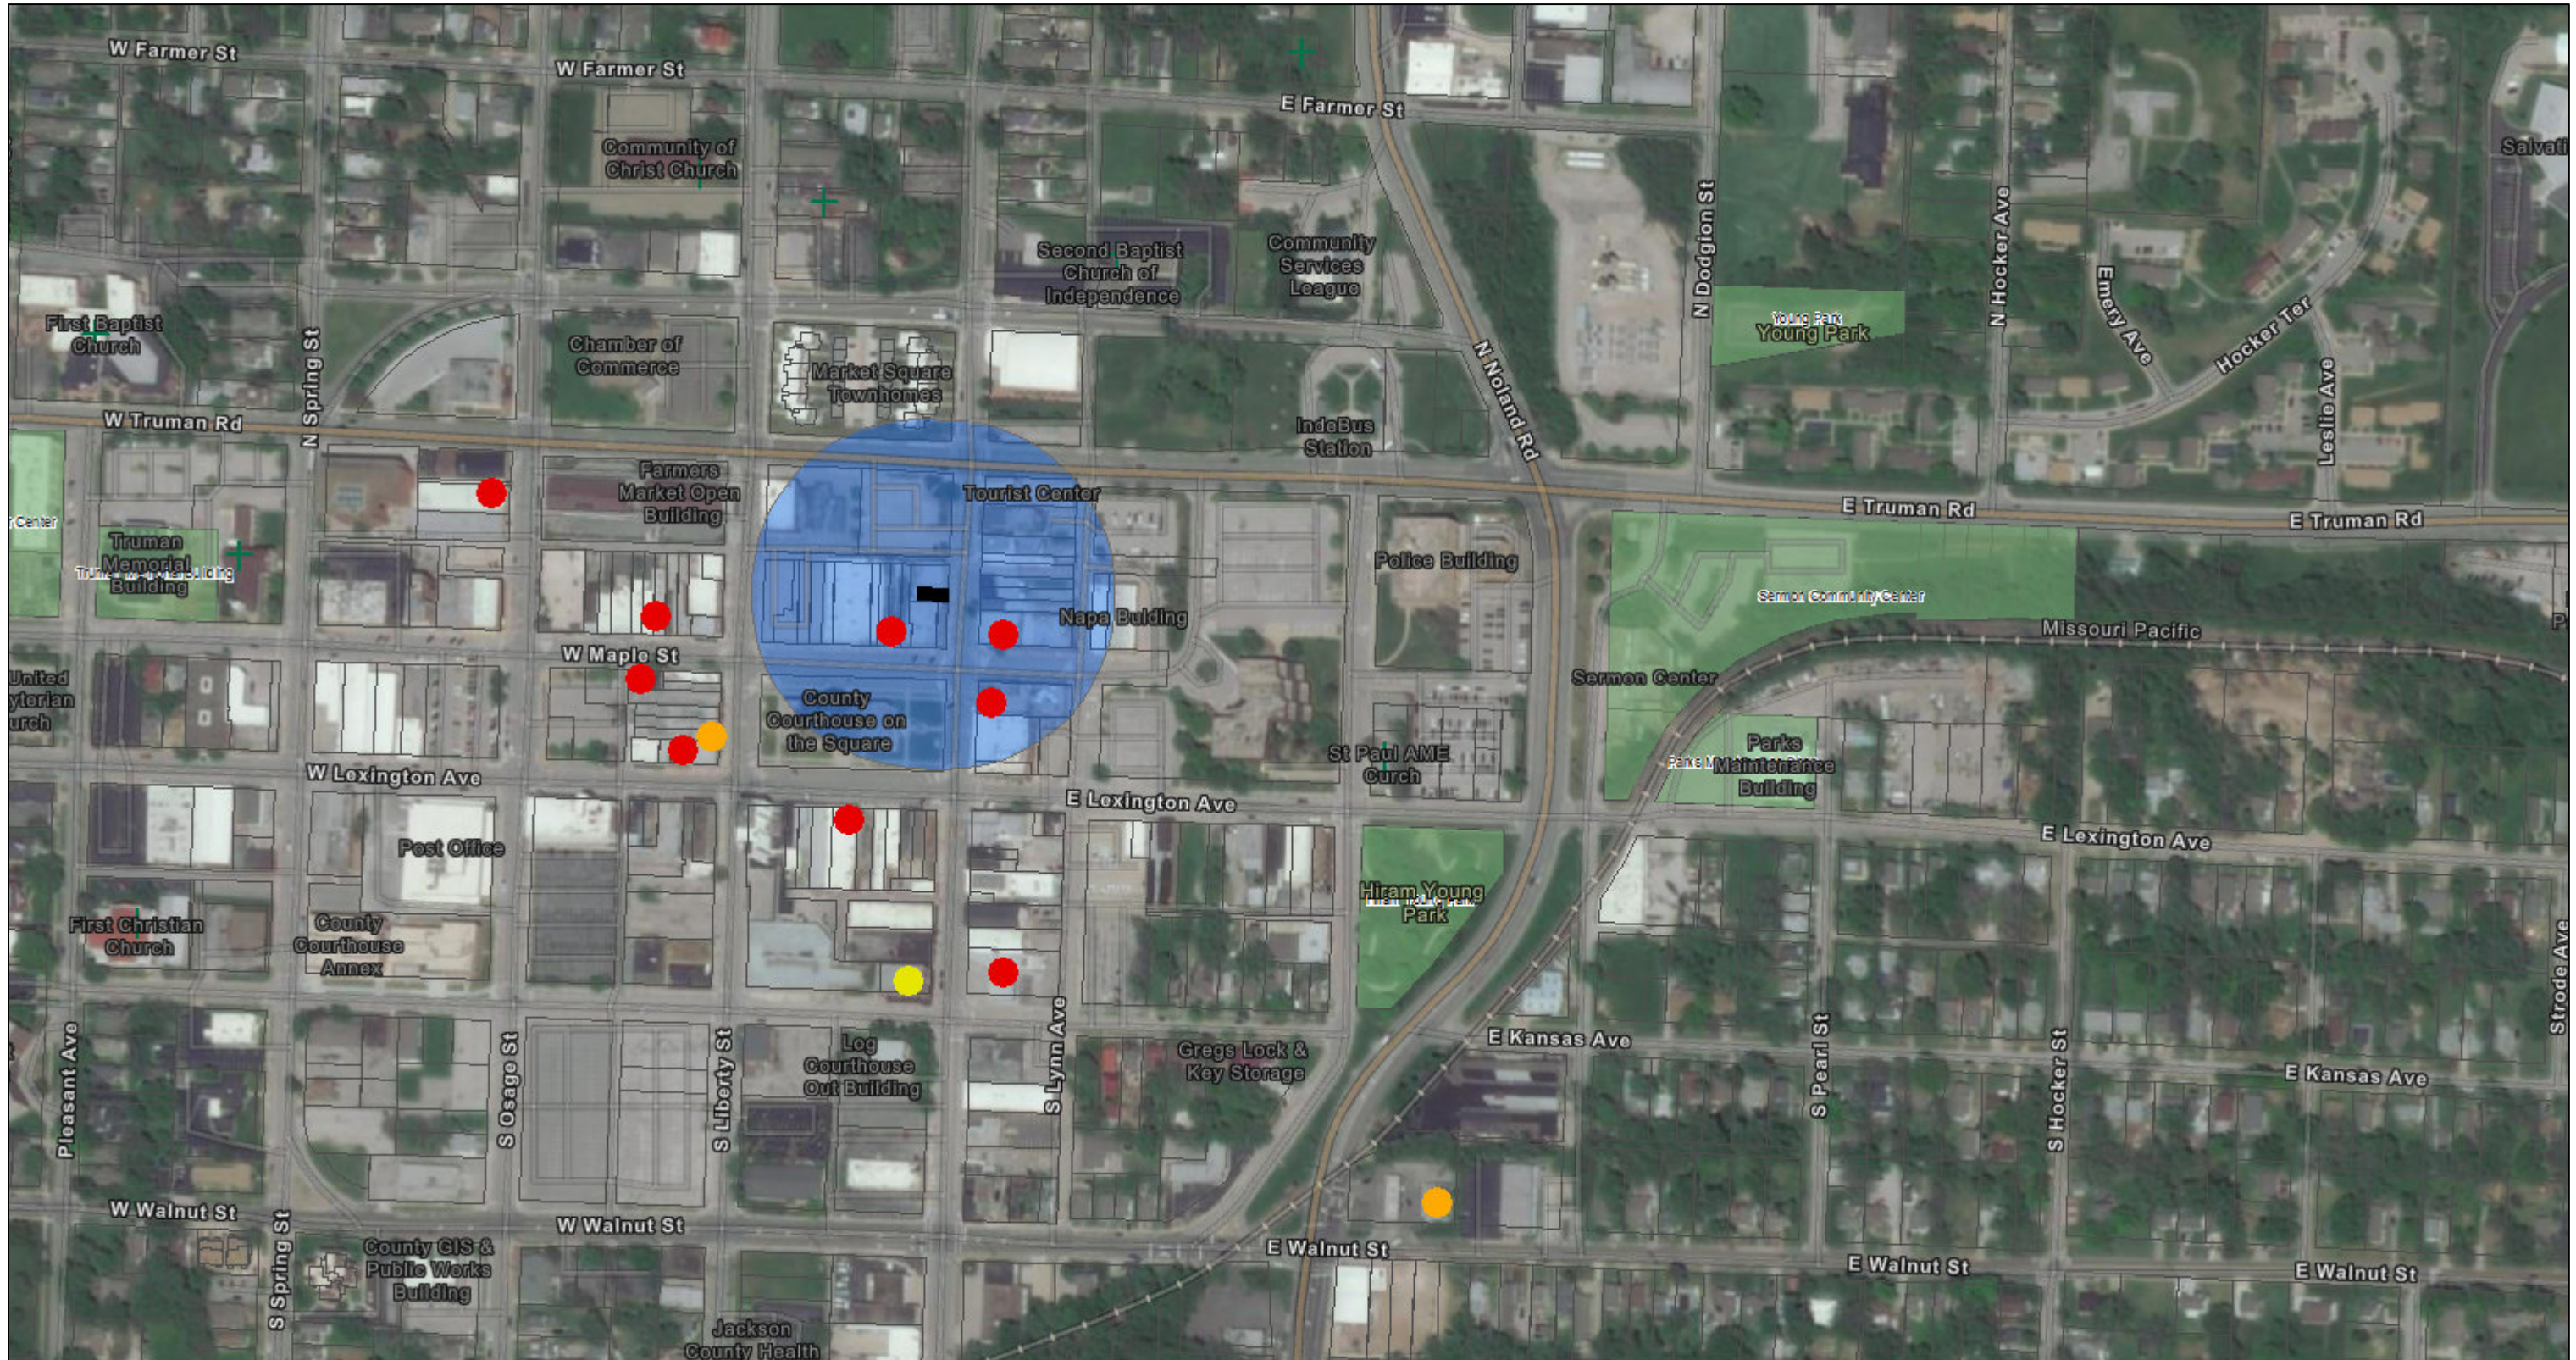

206 N Main St Aerial Map

6/29/2021, 9:17:45 AM

1:4,514

- Active Liquor Licenses**
- Drink
- Package Liquor
- Winery
- Buffer of Areas
- Parks
- Churches**
- + Church
- Areas**
- Override 1
- Parcels

Source: Esri, Maxar, GeoEye, Earthstar Geographics, CNES/Airbus DS, USDA, USGS, AeroGRID, IGN, and the GIS User Community