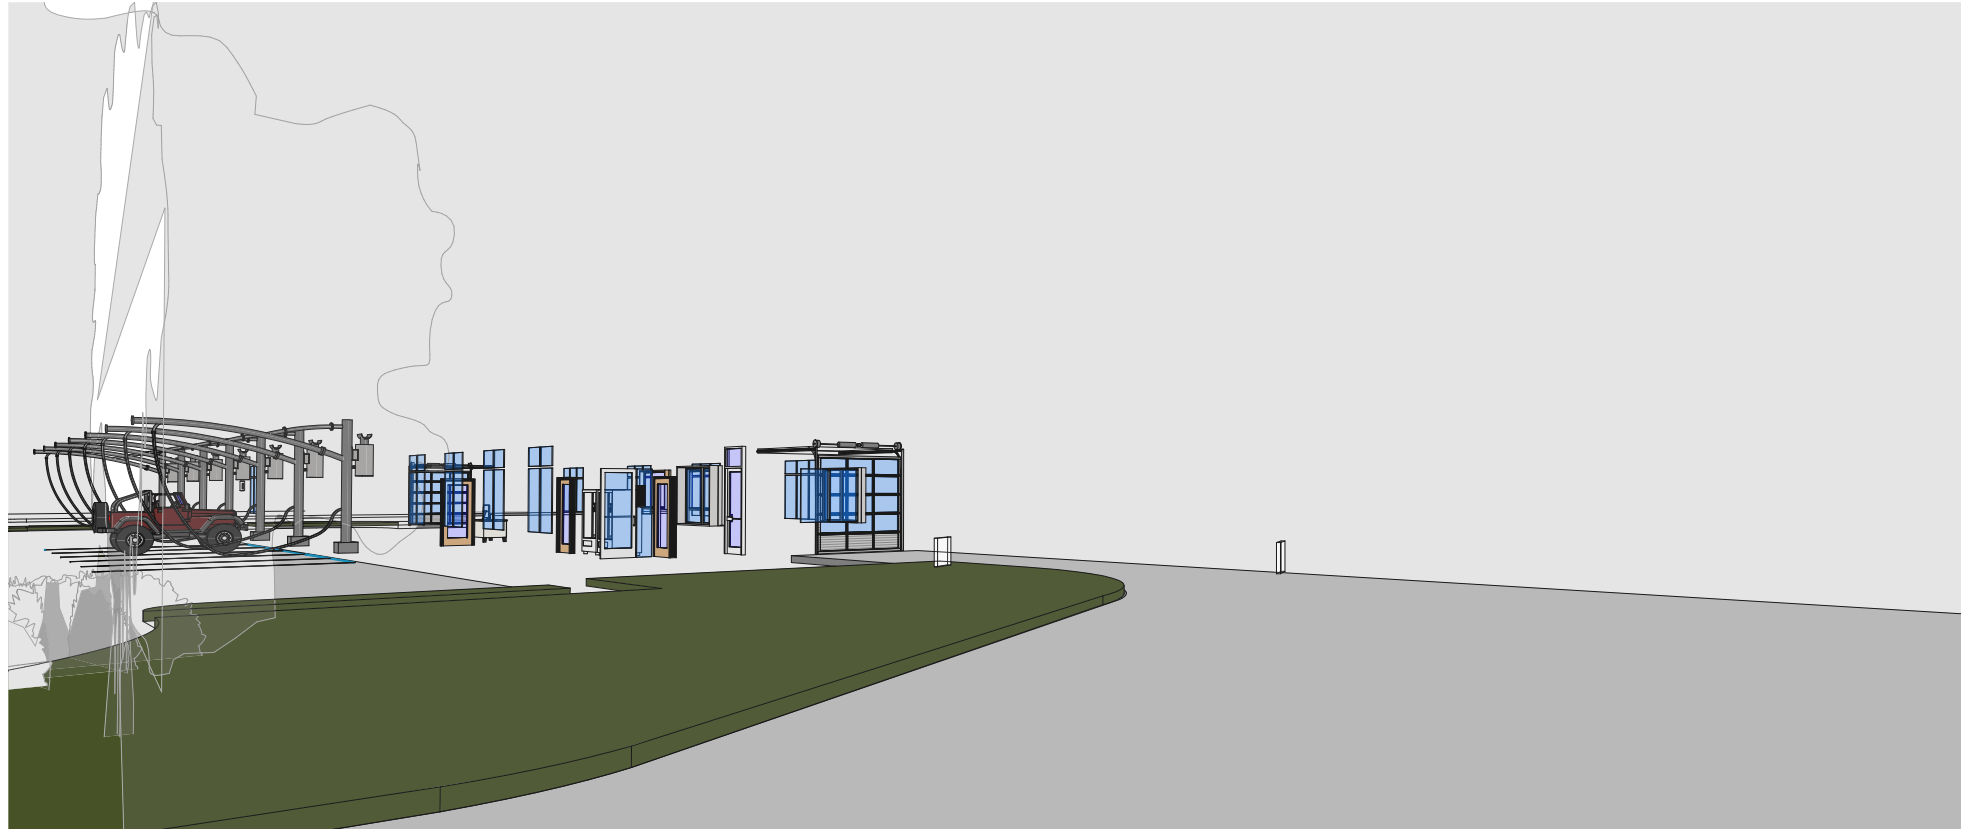

Project Number
3/17/2020 4:39:43 PM
AC-8

E 23rd St. S. - Car Wash - looking SW

1 Exit / Vacs
 AC-12 SCALE:

2 Office / Vacuum Elevation
 AC-12 SCALE:

Project Number
 3/17/2020 4:39:59 PM
 AC-12