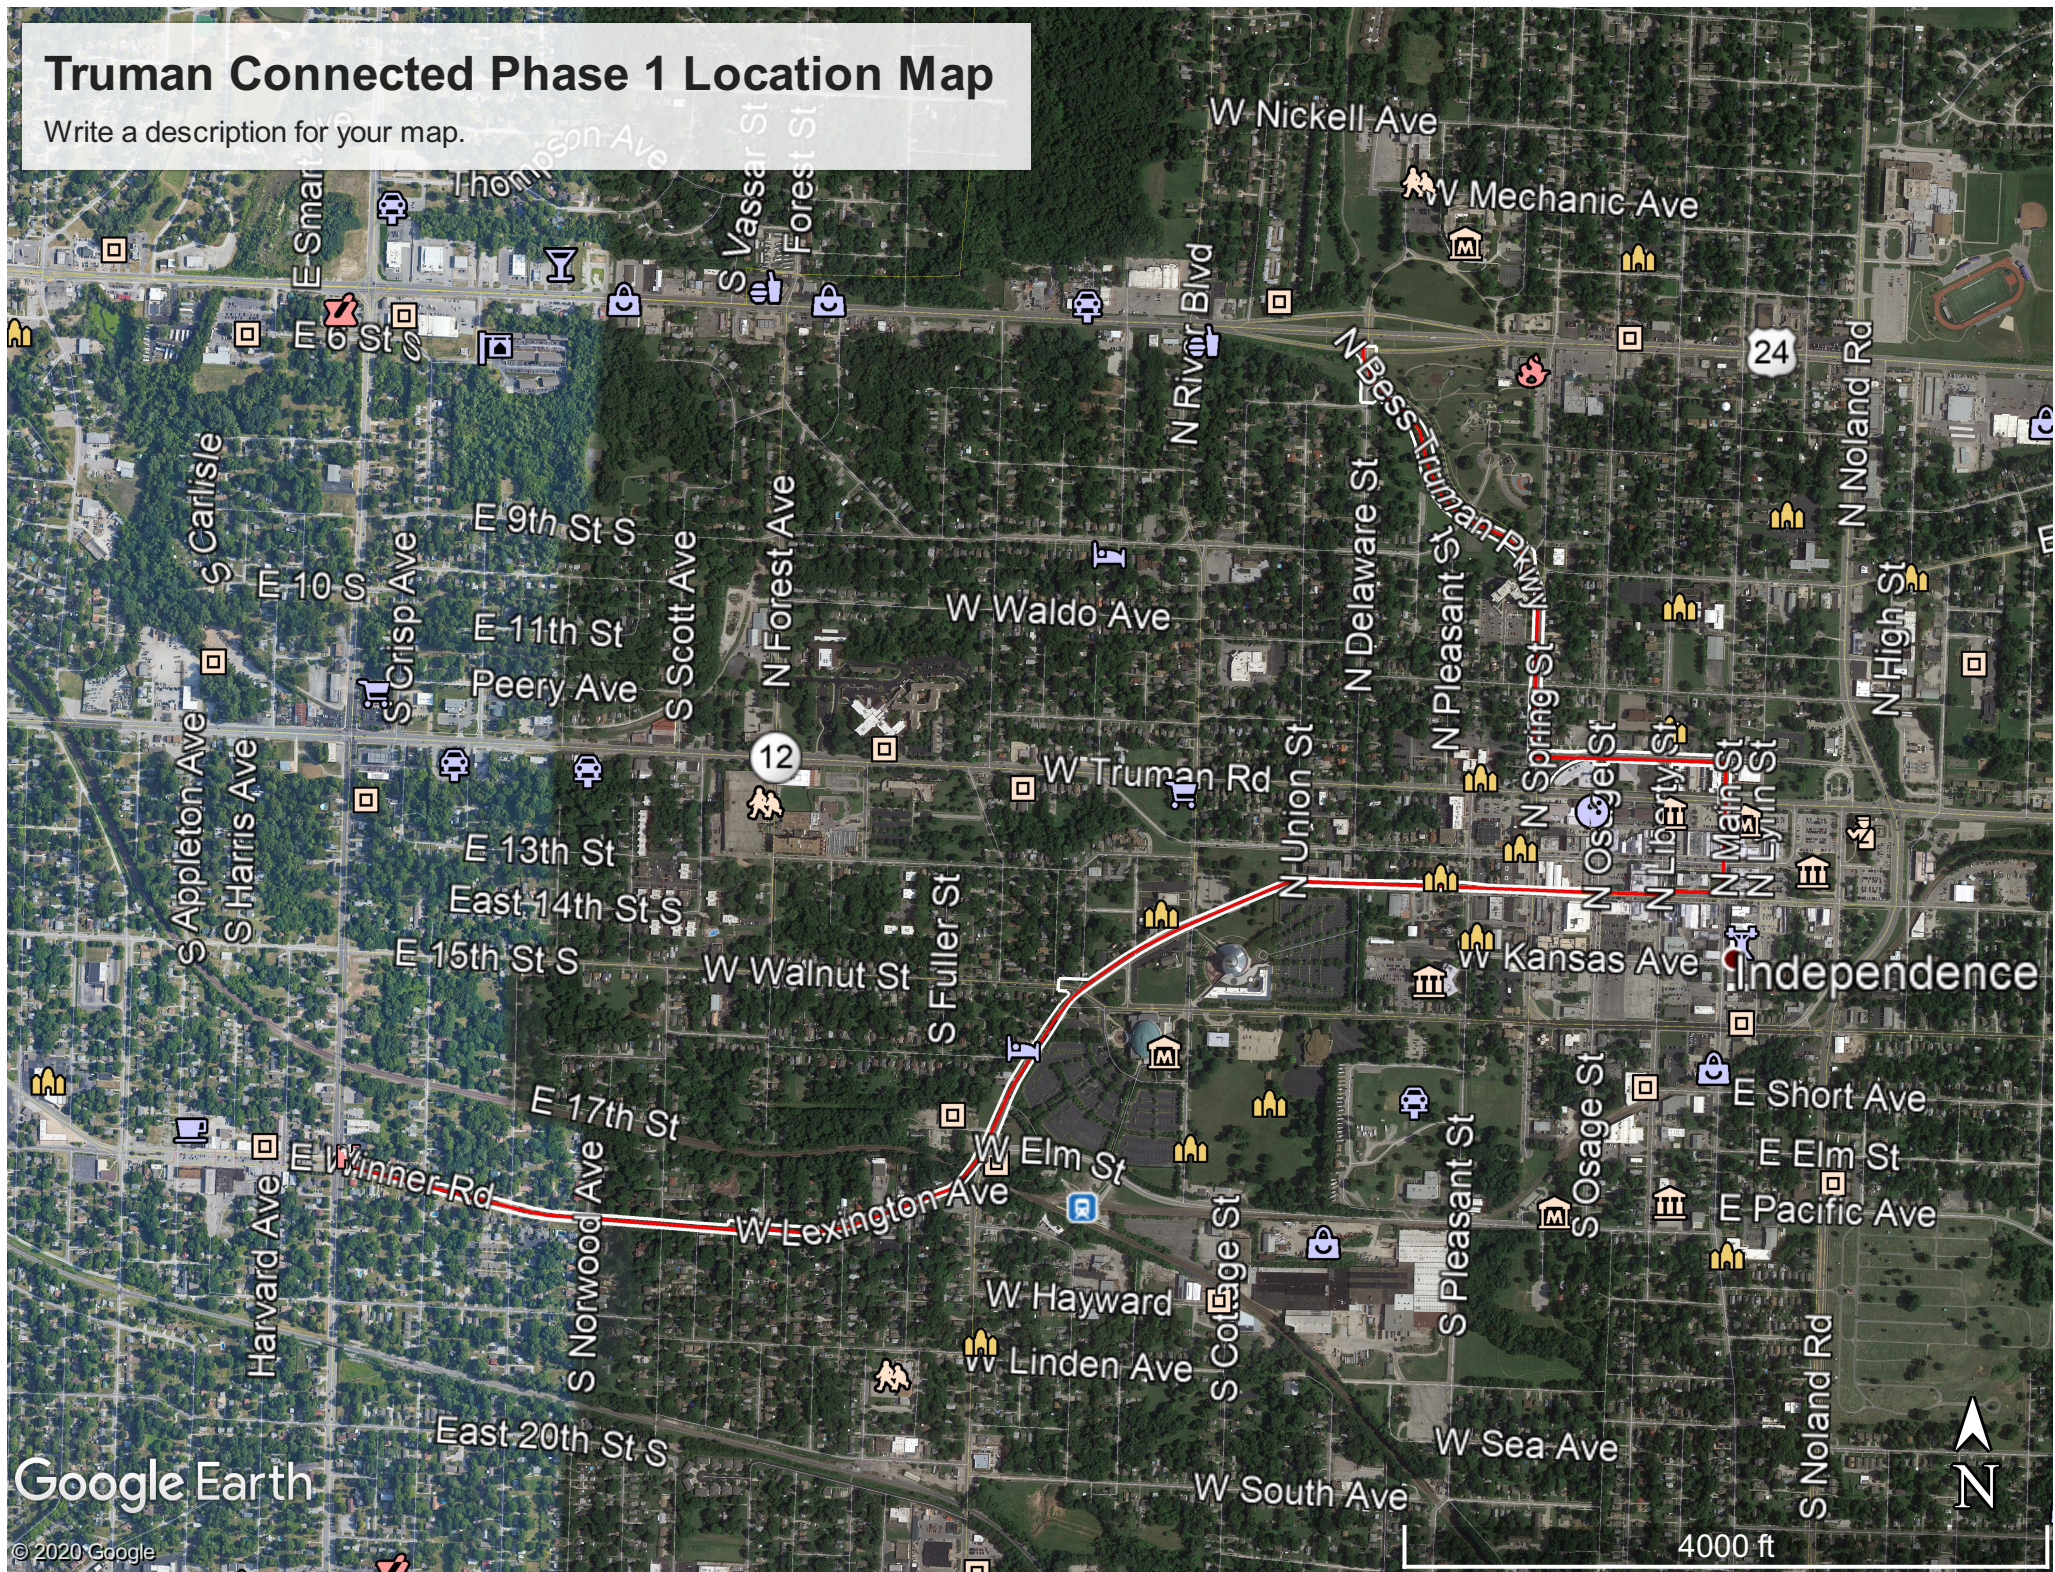

# Truman Connected Phase 1 Location Map

Write a description for your map.

Google Earth

© 2020 Google

4000 ft