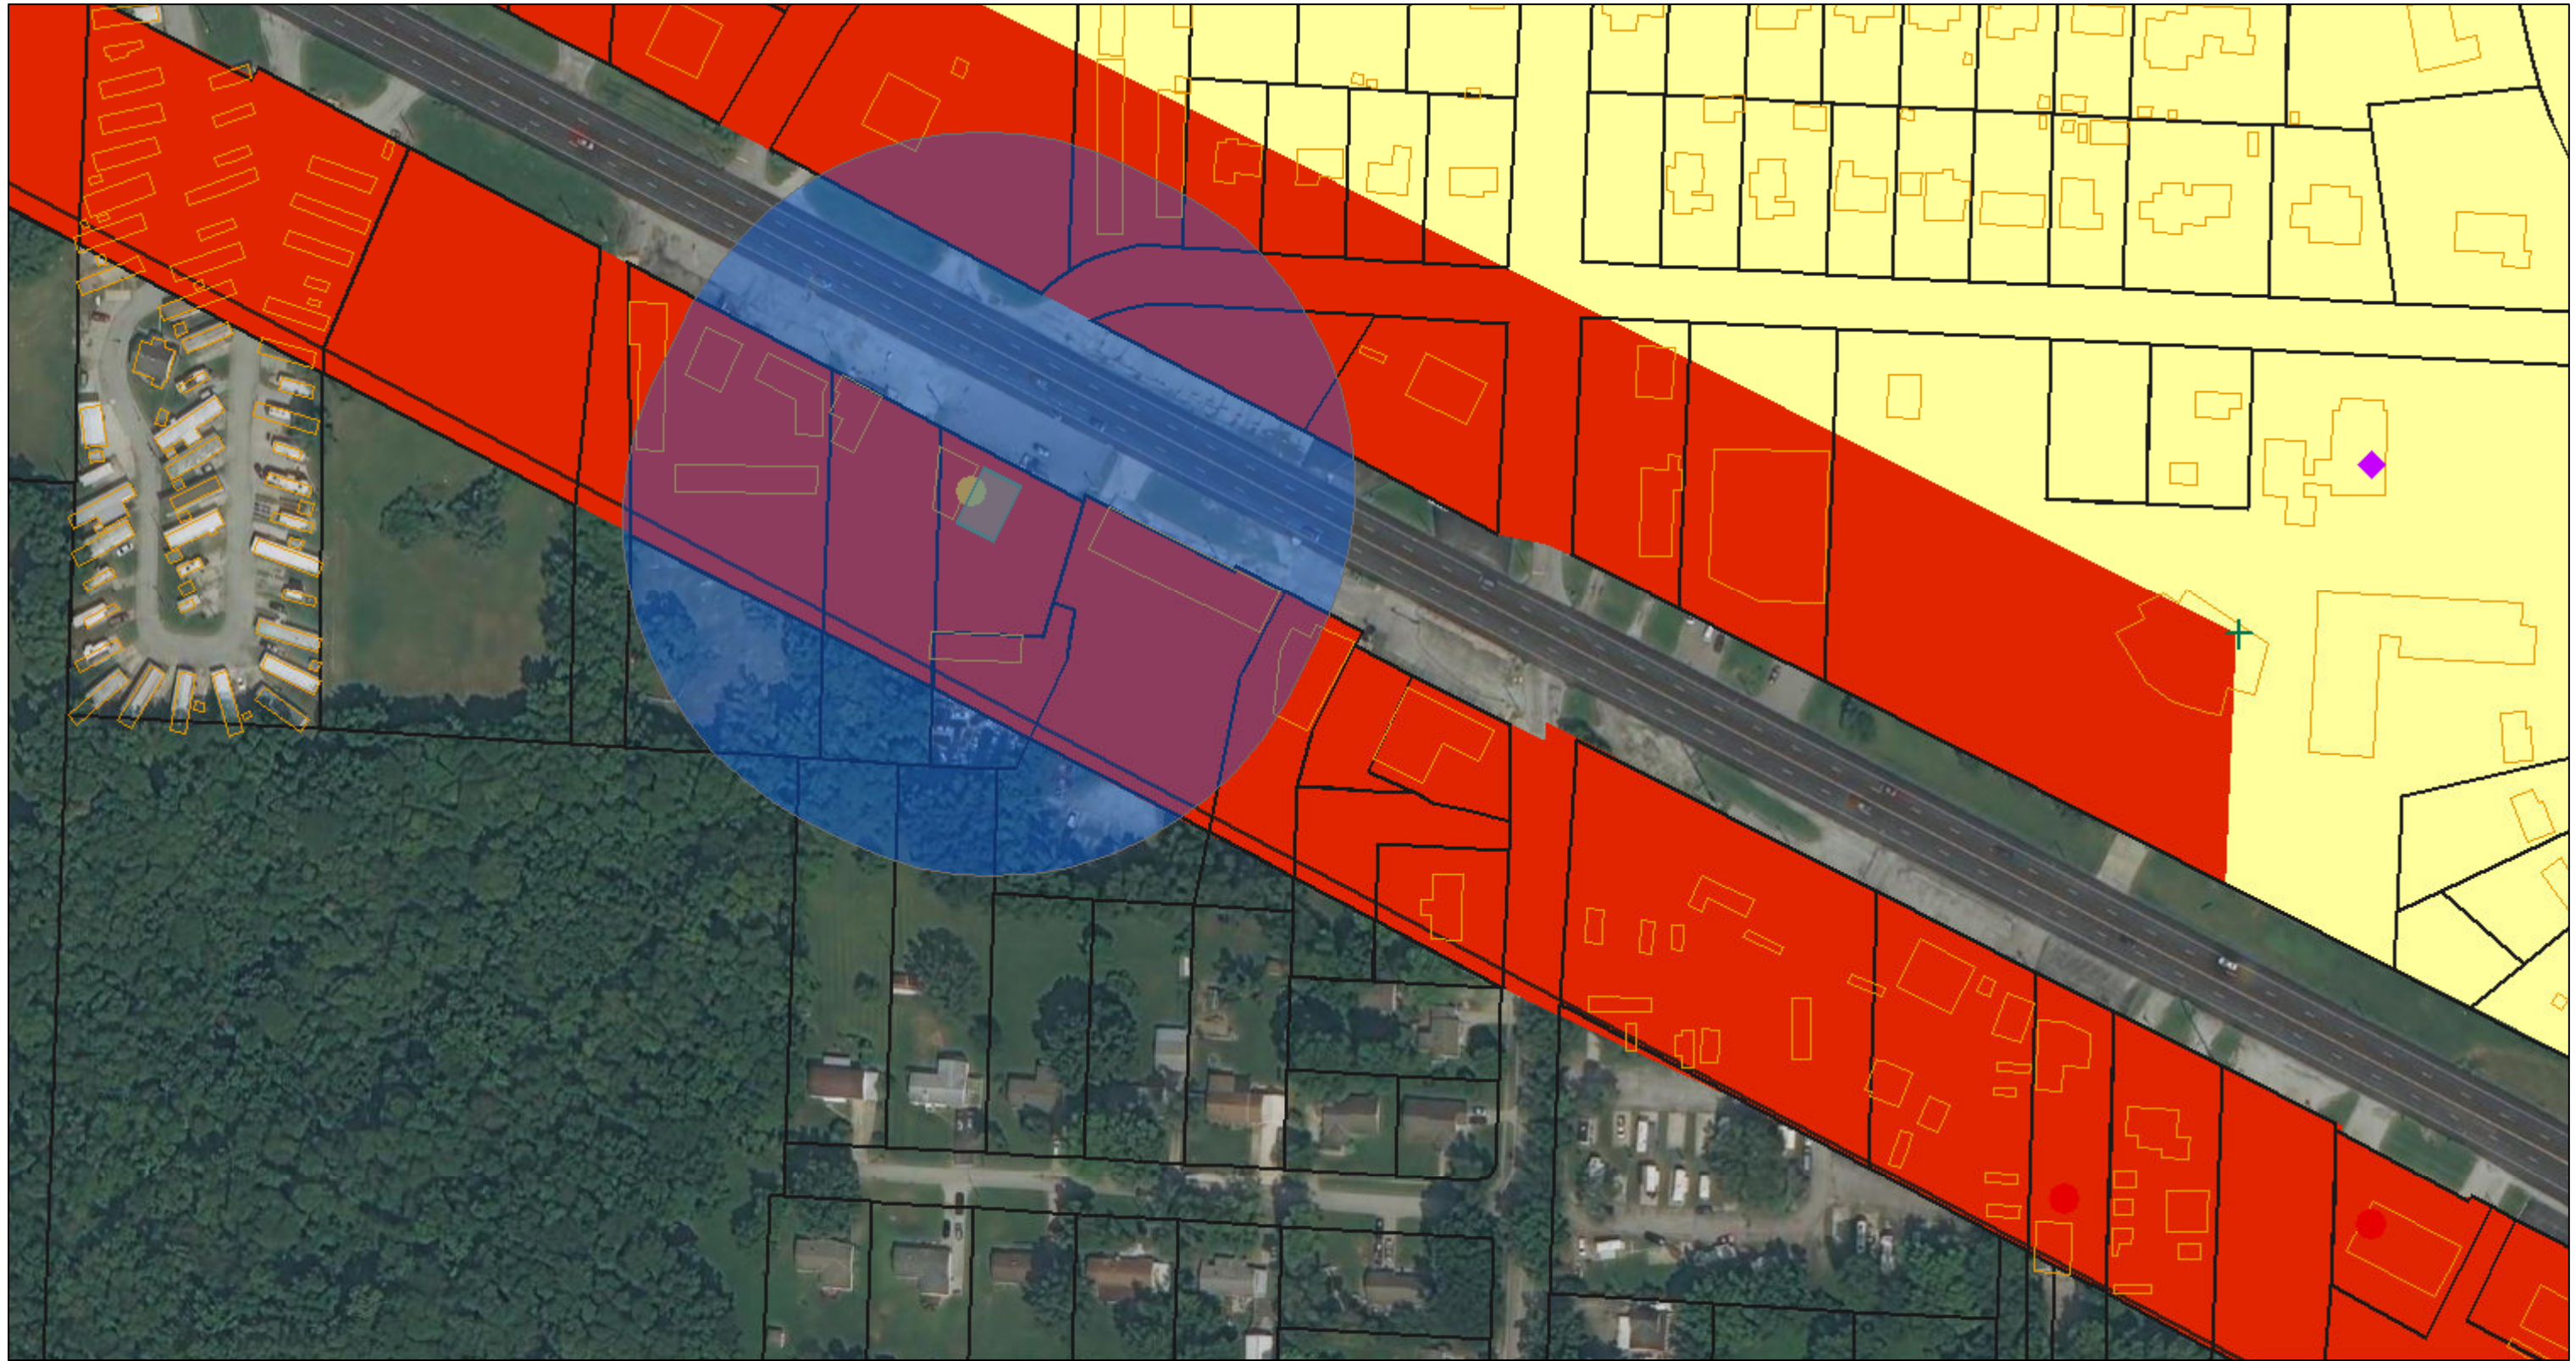

Liquor Licensing - KC Liquor - Zoning

11/7/2022, 10:32:40 AM

1:2,257

 Buffer of Areas	Schools	City Limit
Areas	 Parochial	Override 1
 Override 1	Churches	 Parcels
Active Liquor Licenses	 Church	Zoning
 Drink	Building Footprints	 Commercial
 Package Liquor		 Single Family Residential

Source: Esri, Maxar, Earthstar Geographics, and the GIS User Community