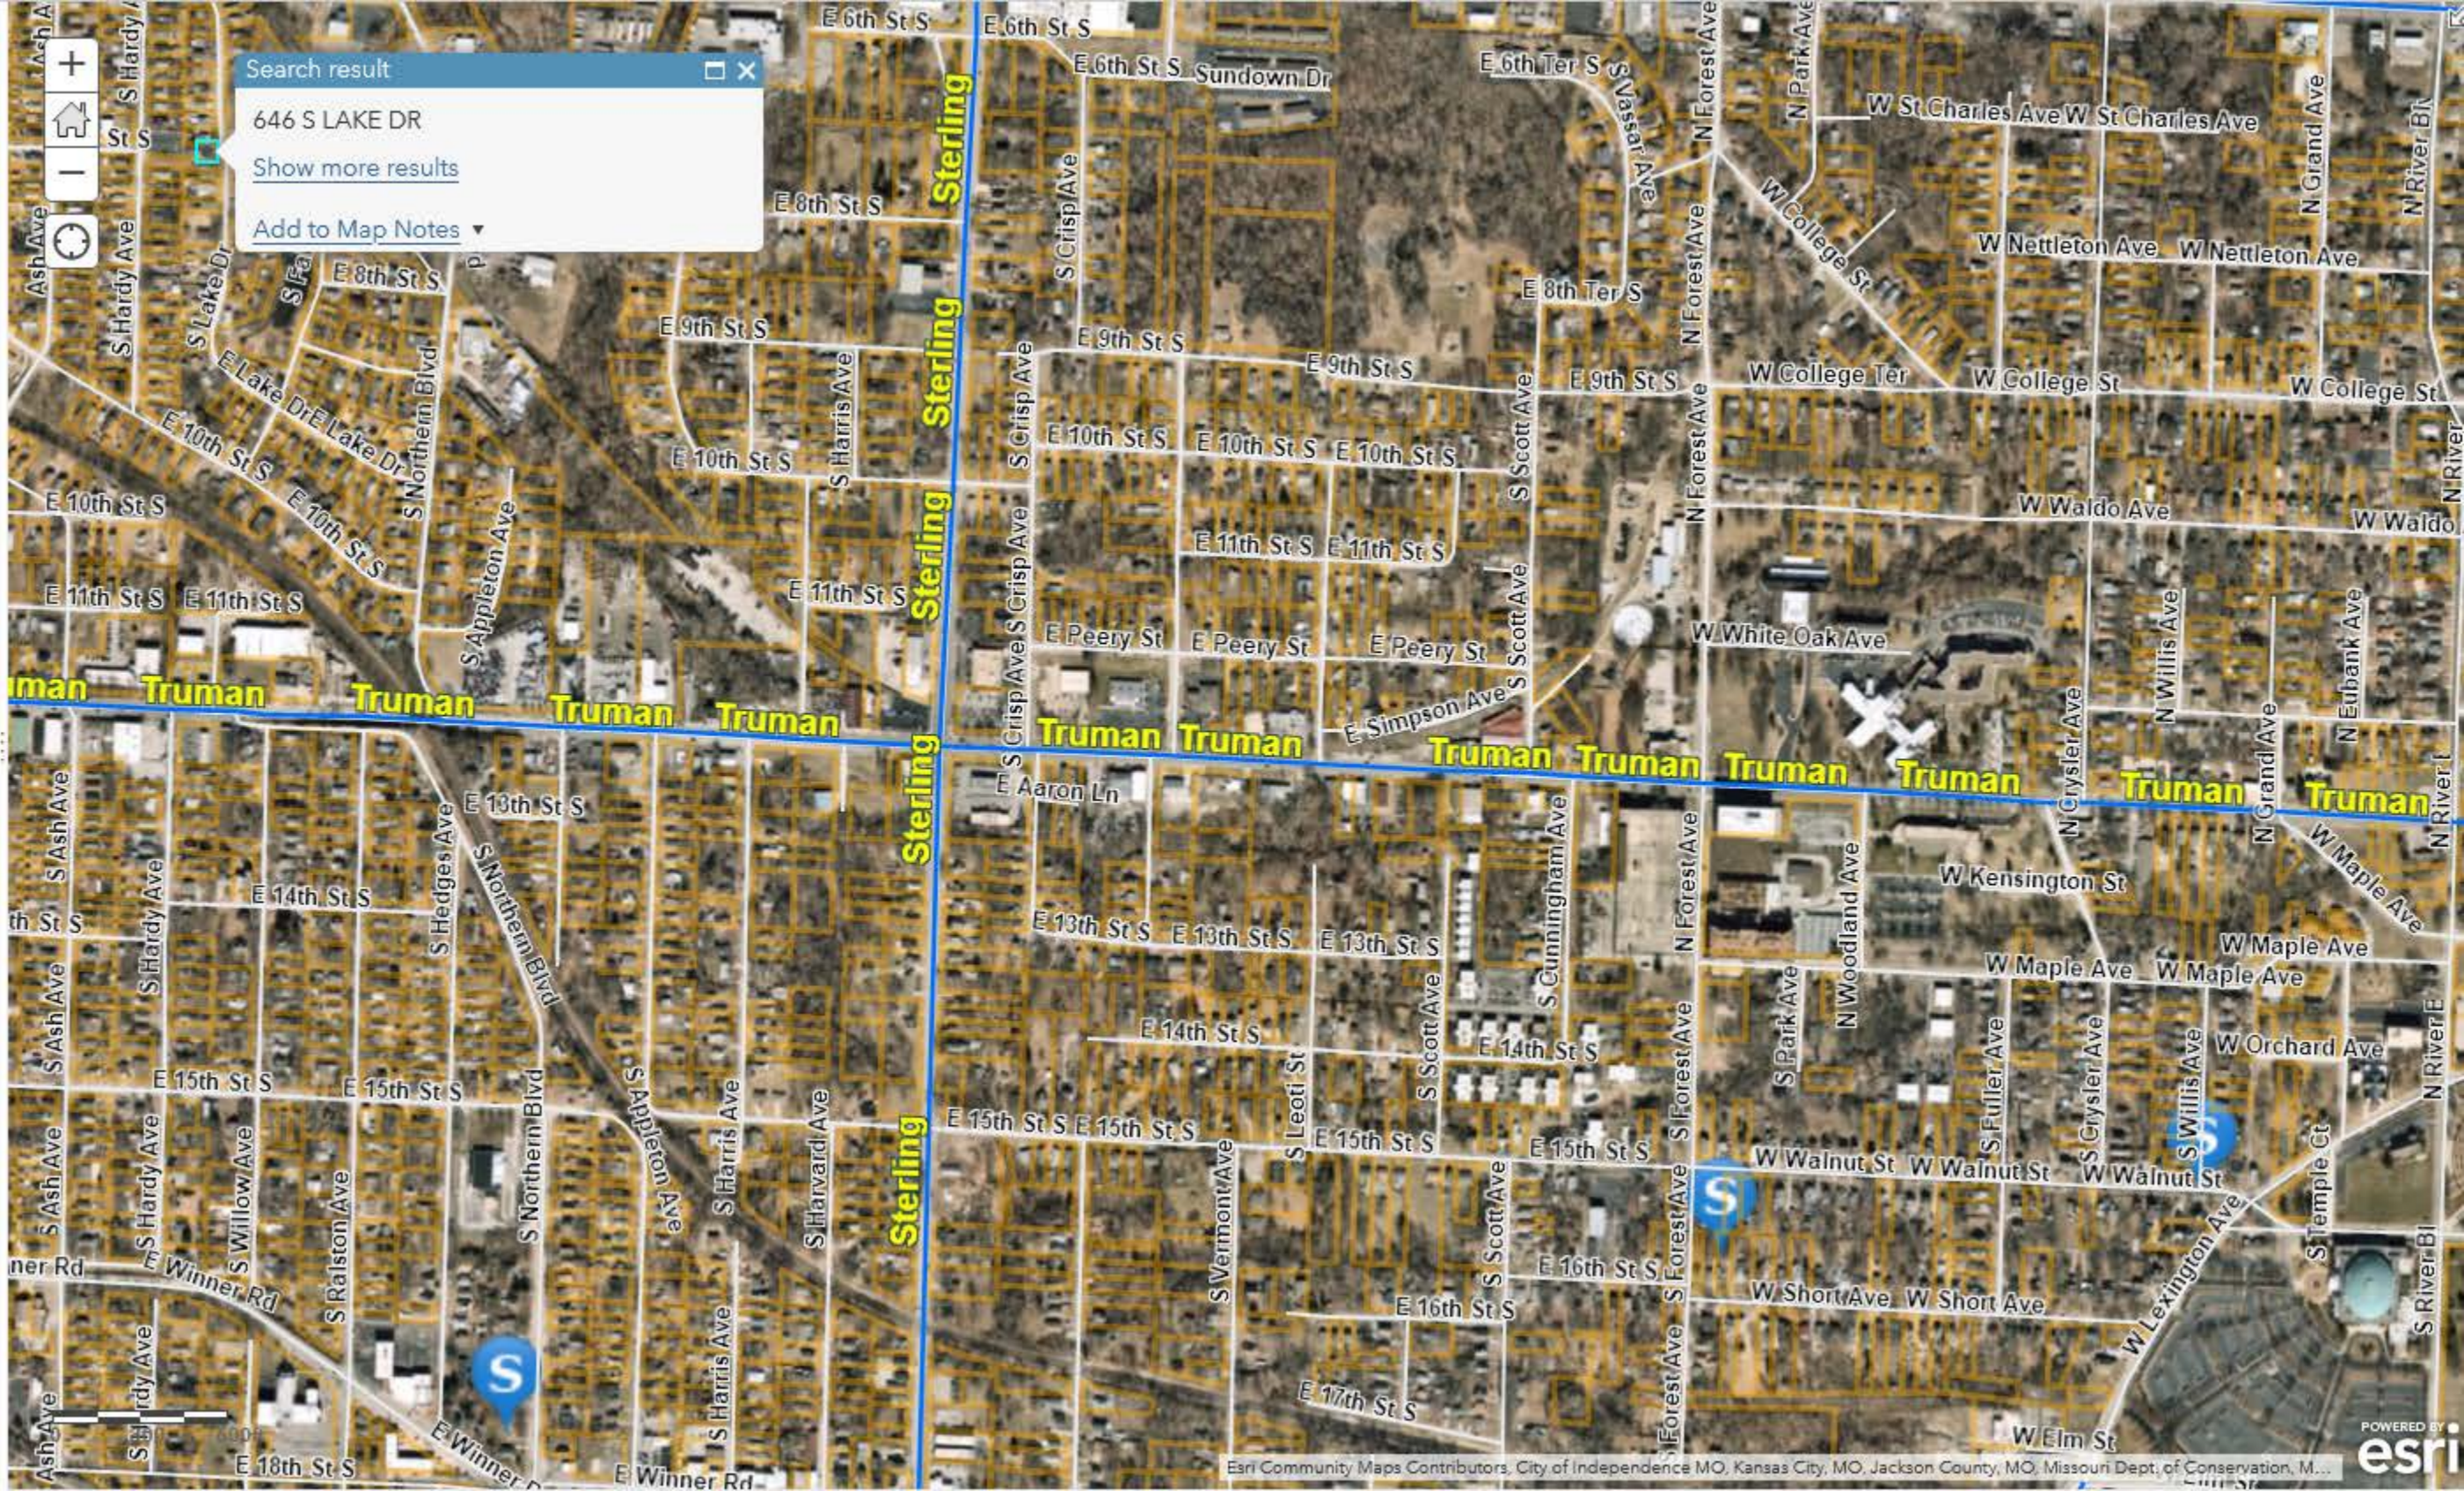

Legend

- Major Roads
- Road Centerline
- Parcels
- Short Term Rentals
- Municipal Boundaries 2023

Help Trust Center Legal
Contact Esri Report Abuse

Search result

646 S LAKE DR

[Show more results](#)

Add to Map Notes