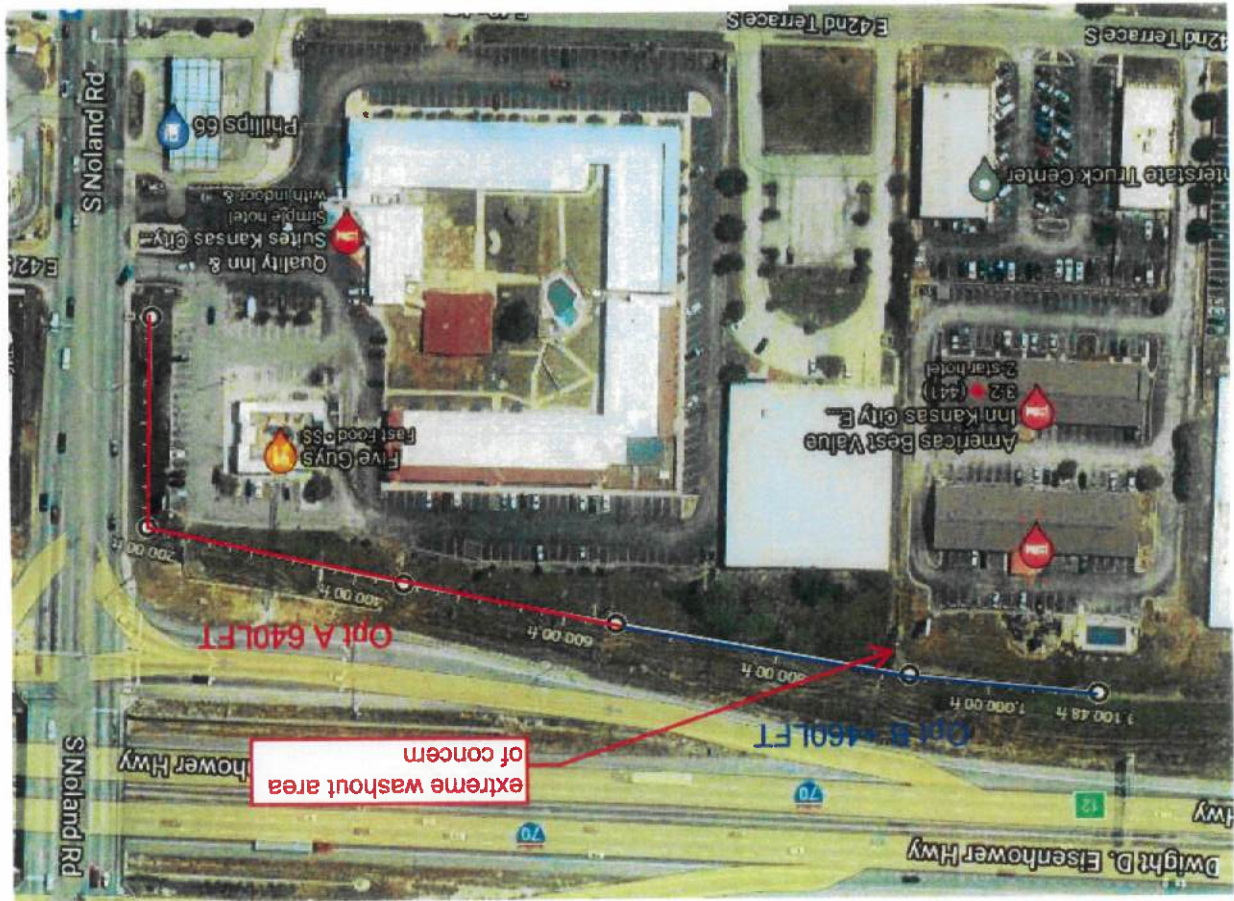

Cargo Largo

Location: SW Corner of 170 & Noland Rd

Project: Noland Rd Community Improv District

phone: 816.525.9460
 fax: 816.525.1213

24408 E US HWY 50
 Lee's Summit, MO 64063

email: info@roy-sonfencing.com
 web: roy-sonfencing.com

- LEGEND:
- 1. LIMESTONE BASE IN ASHLAR PATTERN
 - 2. LIMESTONE SMOOTH CUT PANEL (TWO DIFFERENT COLORS)
 - 3. STONE CAP
 - 4. SIGNAGE - LIT (INDEPENDENCE)
 - 5. SIGNAGE (NOLAND ROAD LOGO)
 - 6. COLOR CHANGING LED LIGHT TO UP LIGHT SIGNAGE

MONUMENT SIGN
TO BE PLACED @ TOP OF NORTHEAST
AND SOUTHWEST RAMPS

WEST
ATERN
R
O UP