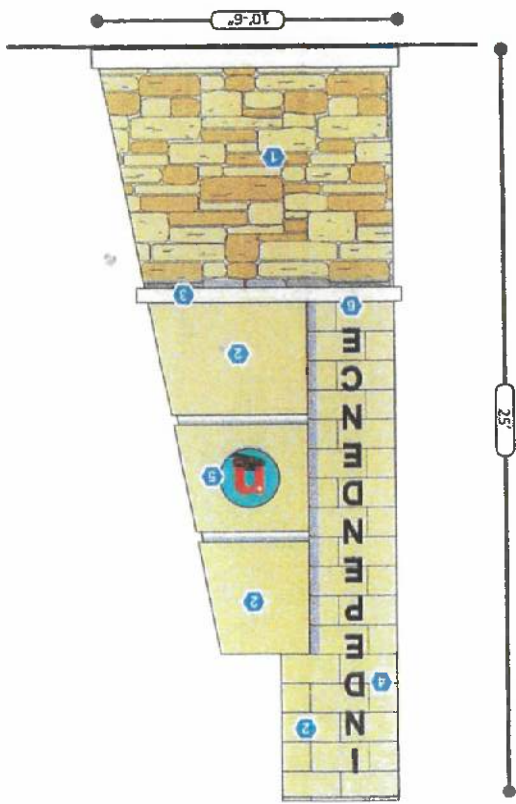

Cargo Largo

Location: SW Corner of 170 & Noland Rd

Project: Noland Rd Community Improv District

phone: 816.525.9460
 fax: 816.525.1213

24408 E US HWY 50
 Lee's Summit, MO 64063

email: info@roy-sonfencing.com
 web: roy-sonfencing.com

- LEGEND:
- 1. LIMESTONE BASE IN ASHLAR PATTERN
 - 2. LIMESTONE SMOOTH CUT PANEL (TWO DIFFERENT COLORS)
 - 3. STONE CAP
 - 4. SIGNAGE - LIT (INDEPENDENCE)
 - 5. SIGNAGE (NOLAND ROAD LOGO)
 - 6. COLOR CHANGING LED LIGHT TO UP LIGHT SIGNAGE

MONUMENT SIGN
TO BE PLACED @ TOP OF NORTHEAST
AND SOUTHWEST RAMPS

WEST
ATERN
R
O UP