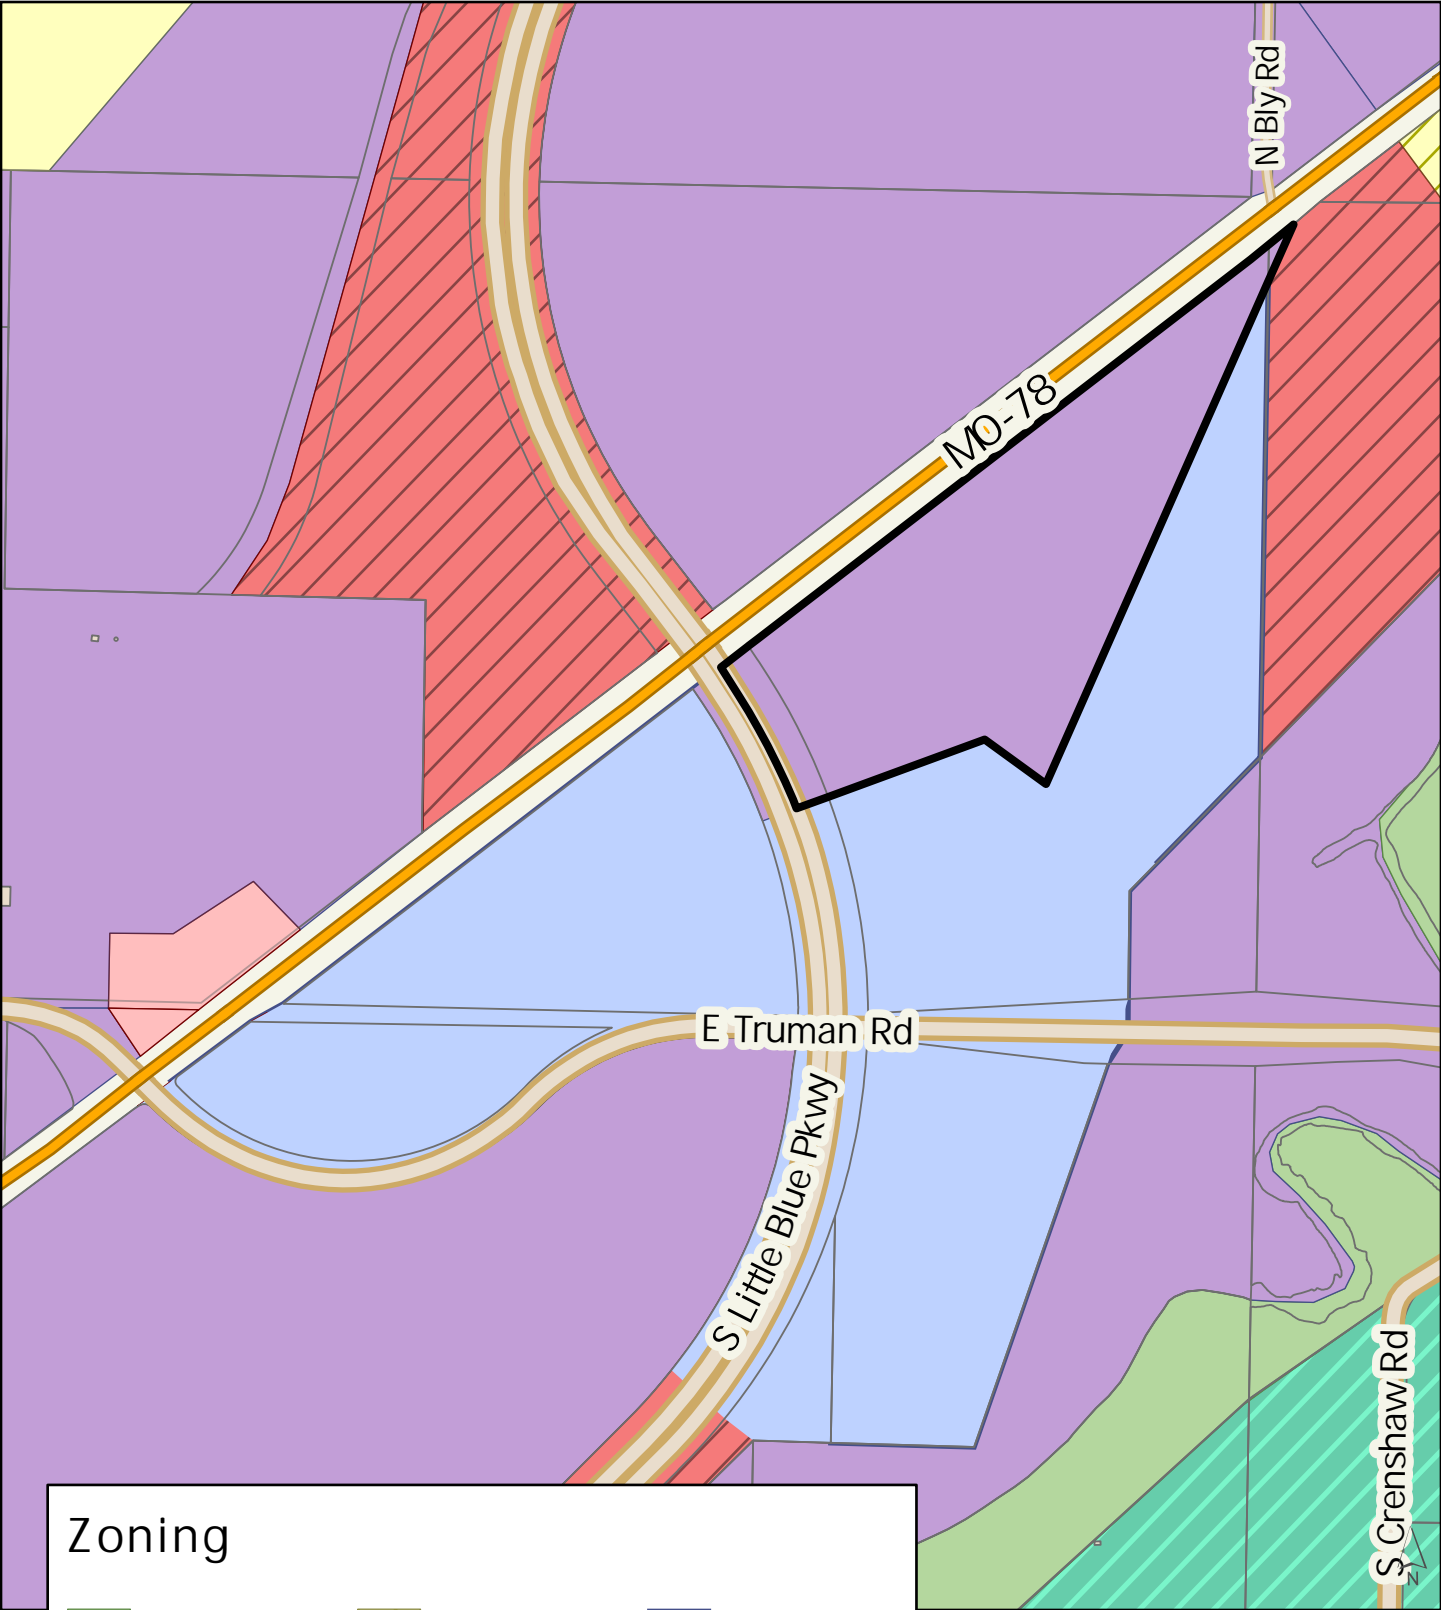

Proposed Zoning

Little Blue Parkway and MO Highway 78, Independence, MO

Zoning			
	R-A		BP/PUD
	R-4/PUD		I-1
	R-6		C-1
	R-6/PUD		C-2/PUD