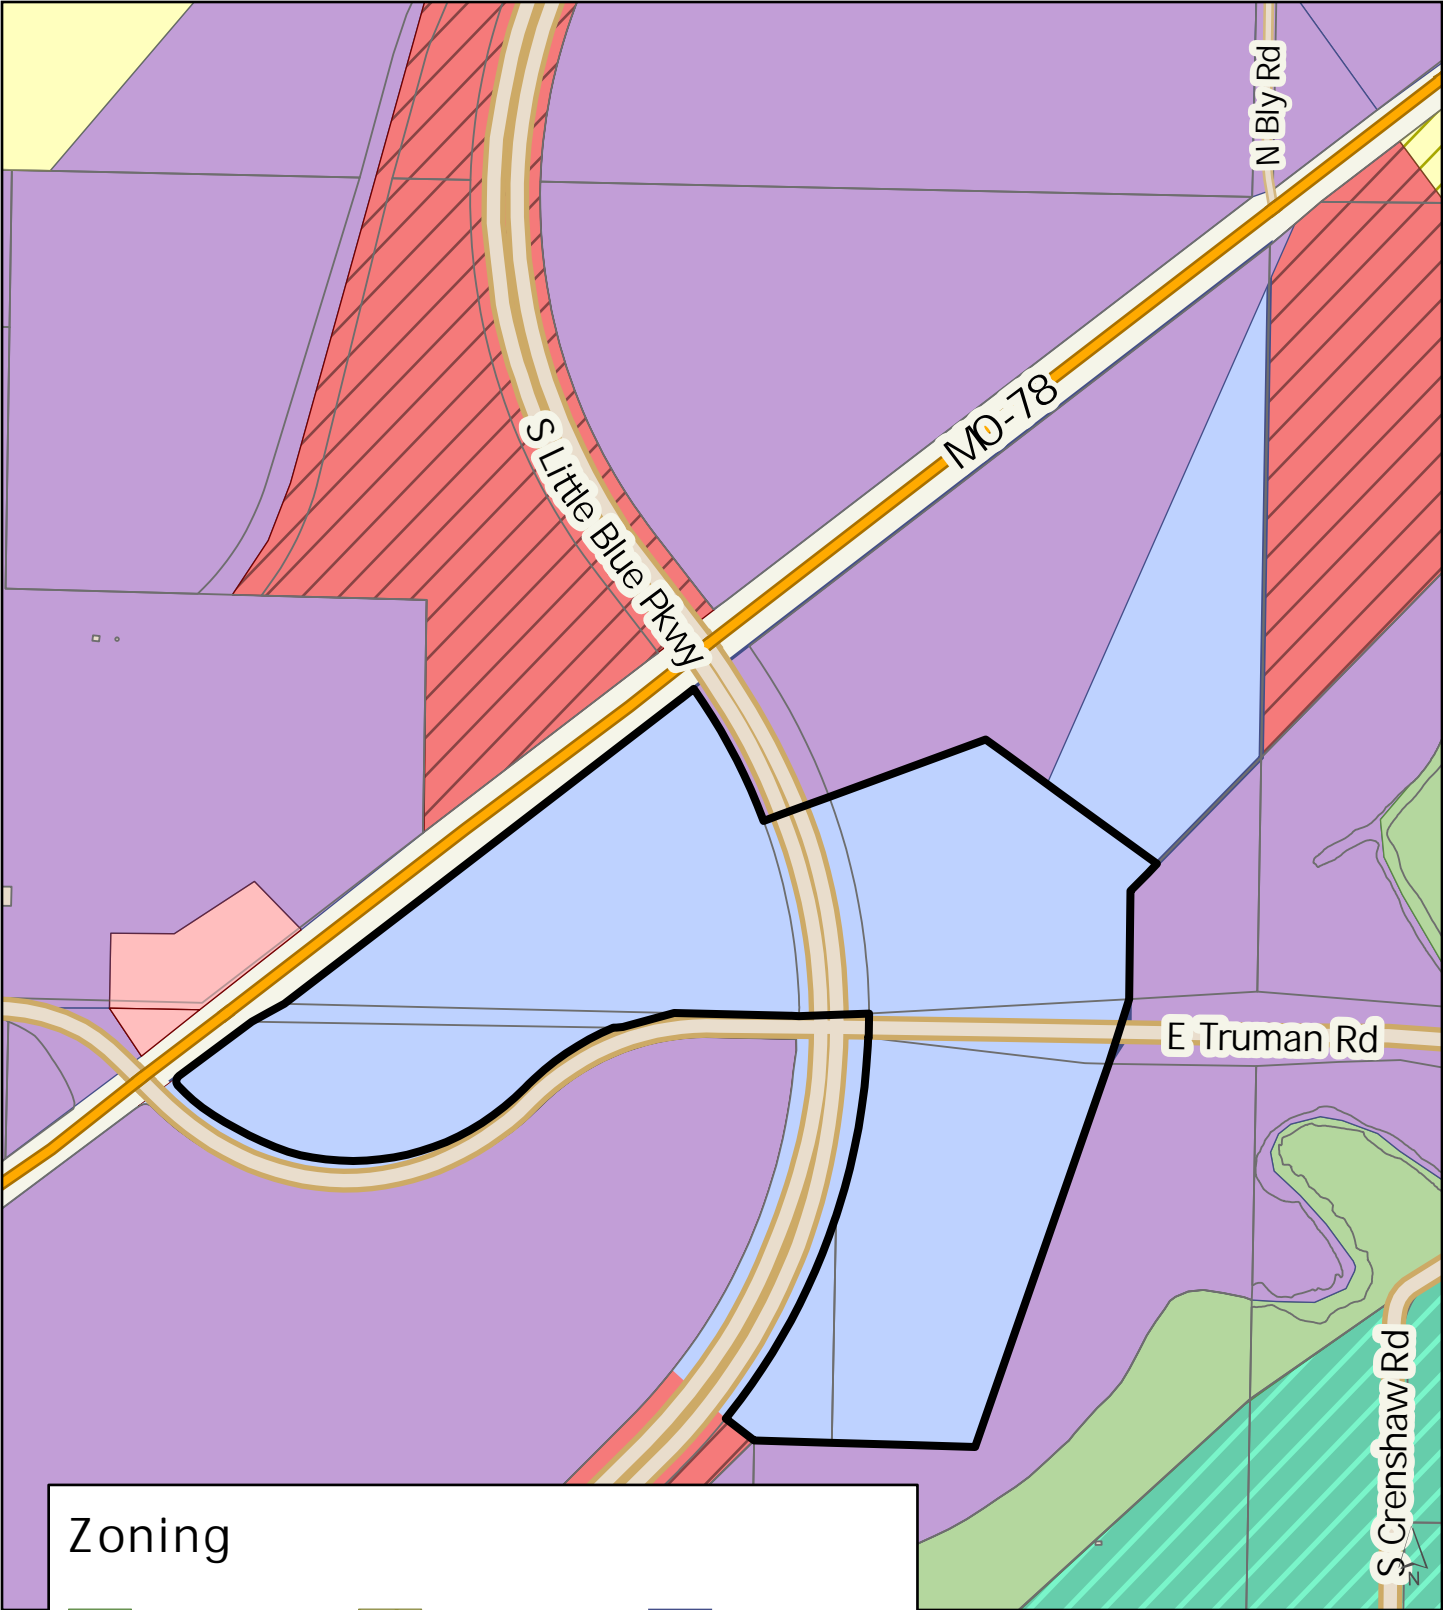

# Proposed Zoning

Little Blue Parkway and MO Highway 78, Independence, MO

Zoning			
	R-A		BP/PUD
	R-4/PUD		C-1
	R-6		I-1
	R-6/PUD		C-2/PUD