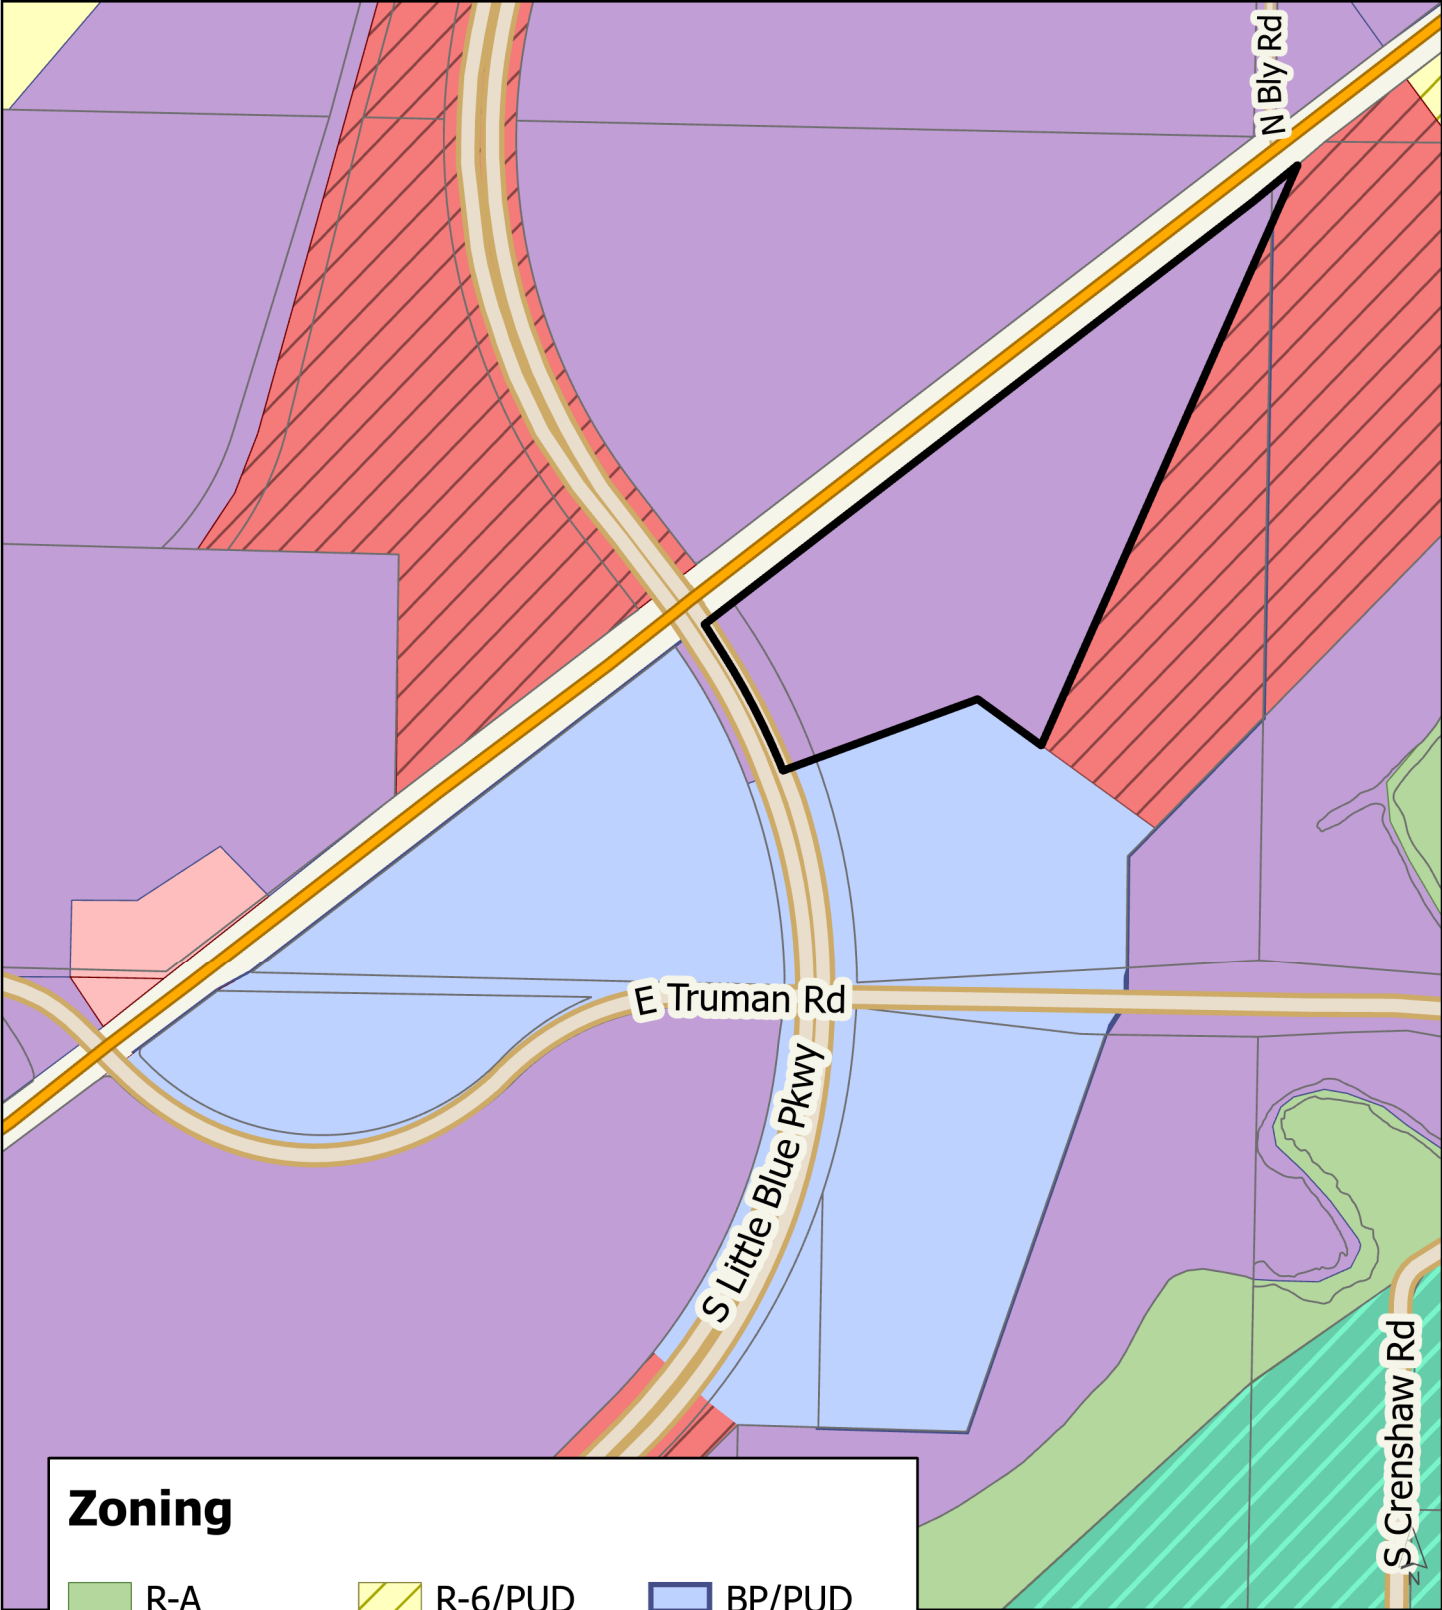

Proposed Zoning

Little Blue Parkway and MO Highway 78, Independence, MO

Zoning

- | | | |
|---|---|--|
|  R-A |  R-6/PUD |  BP/PUD |
|  R-4/PUD |  C-1 |  I-1 |
|  R-6 |  C-2/PUD | |