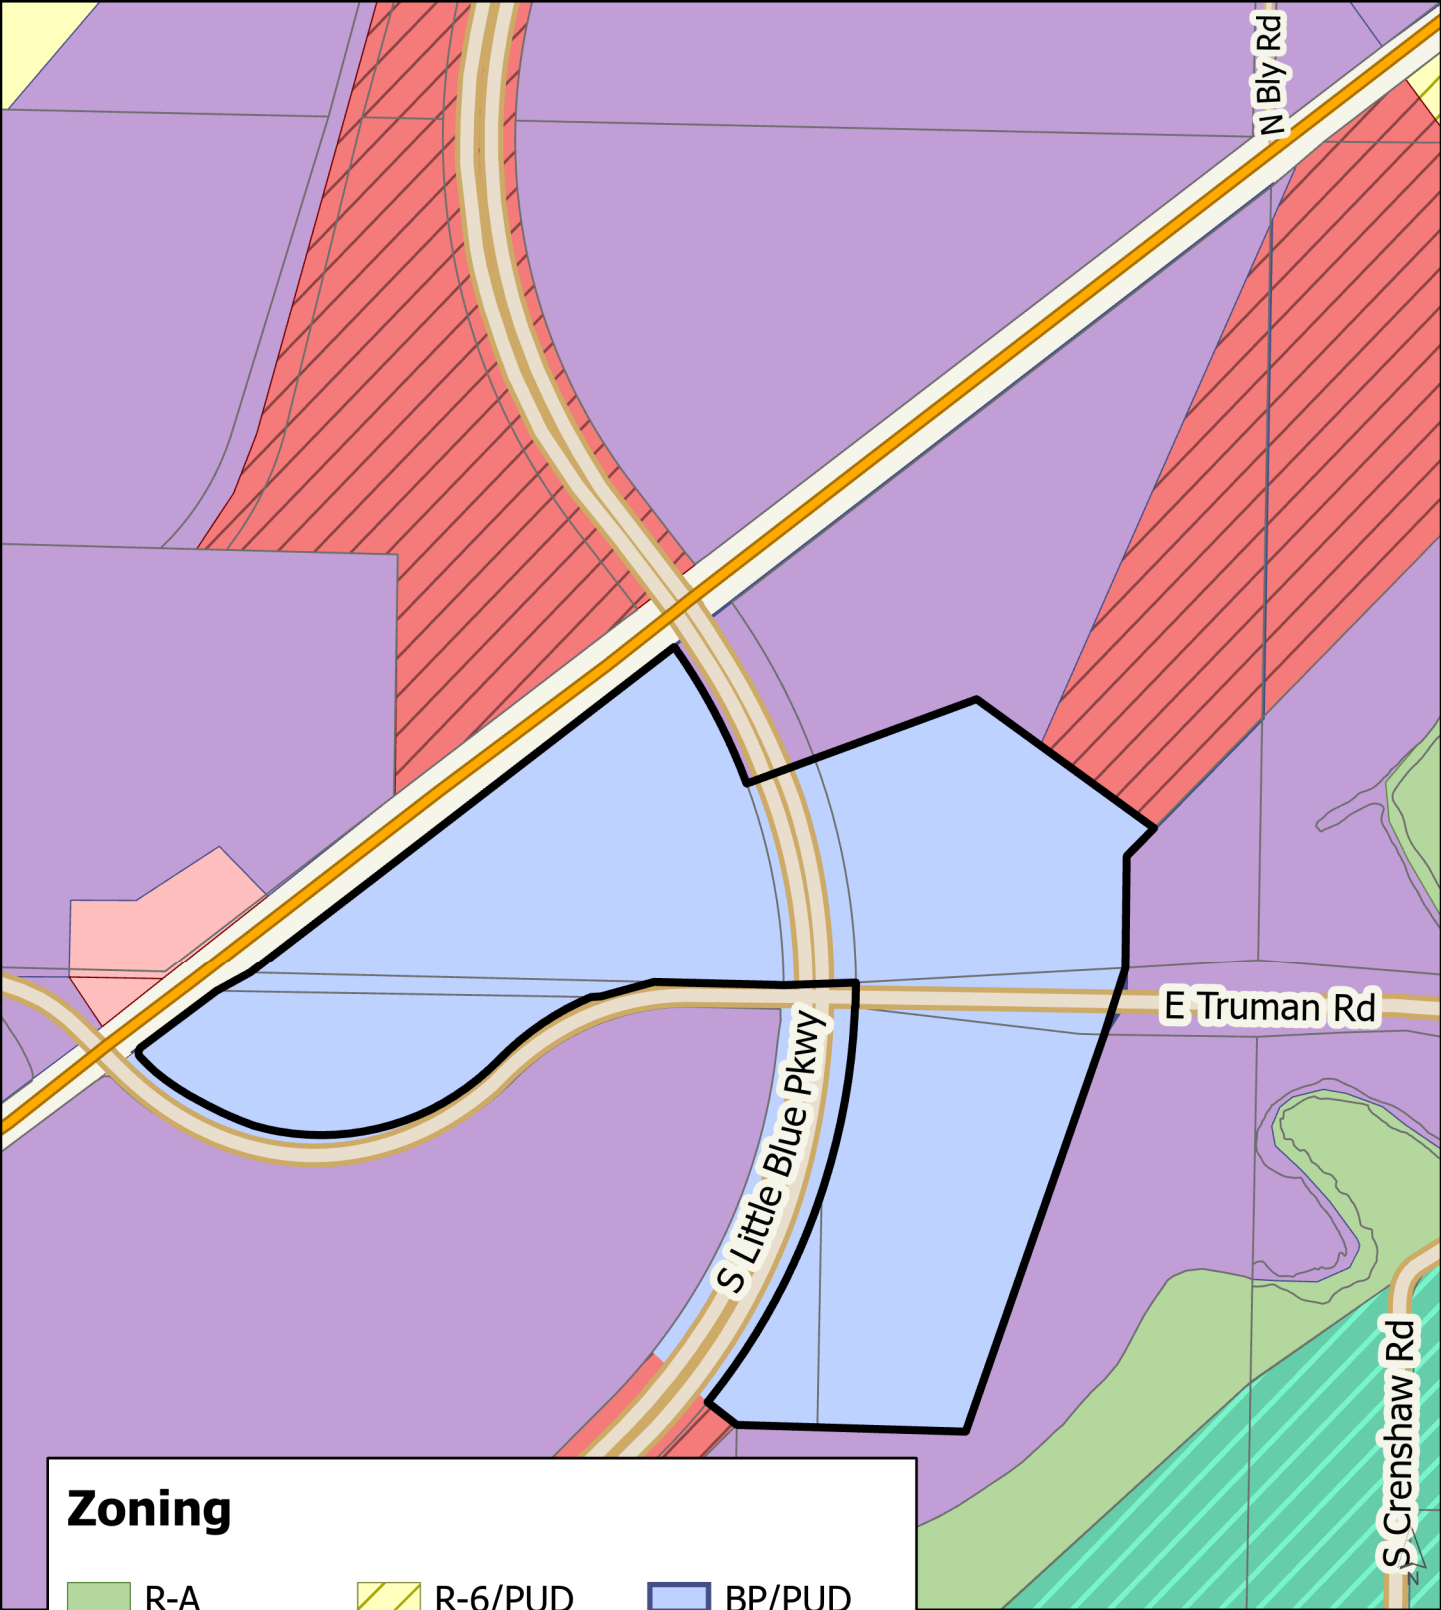

# Proposed Zoning

## Little Blue Parkway and MO Highway 78, Independence, MO

Zoning			
	R-A		BP/PUD
	R-4/PUD		C-1
	R-6		C-2/PUD
	R-6/PUD		I-1