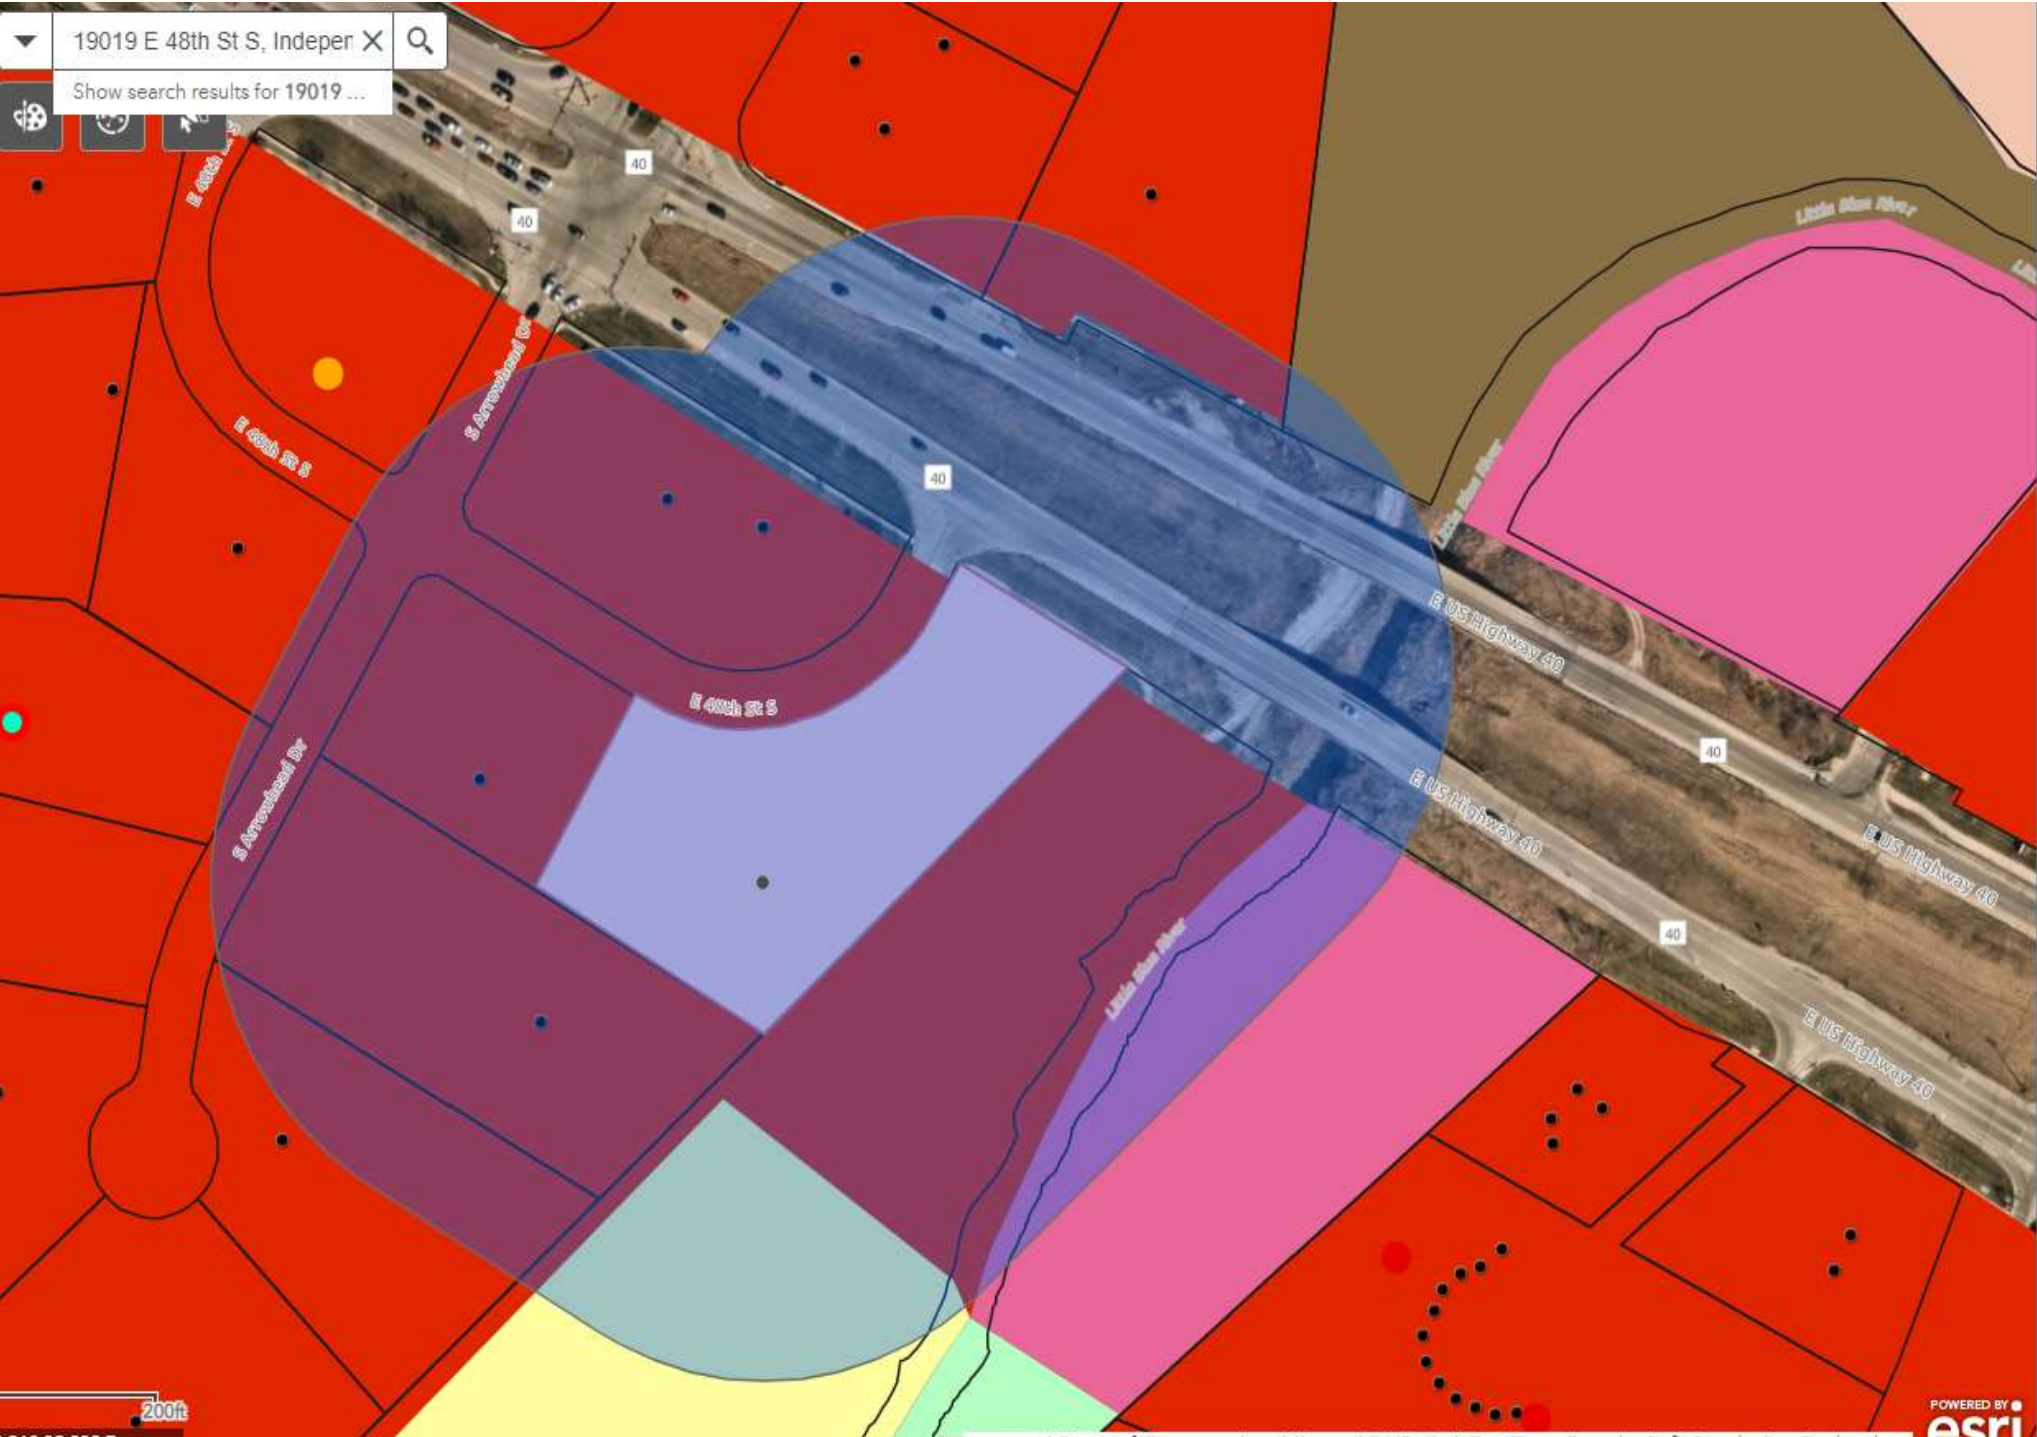

19019 E 48th St S, Indeper X

Show search results for 19019 ...

200ft

POWERED BY esri