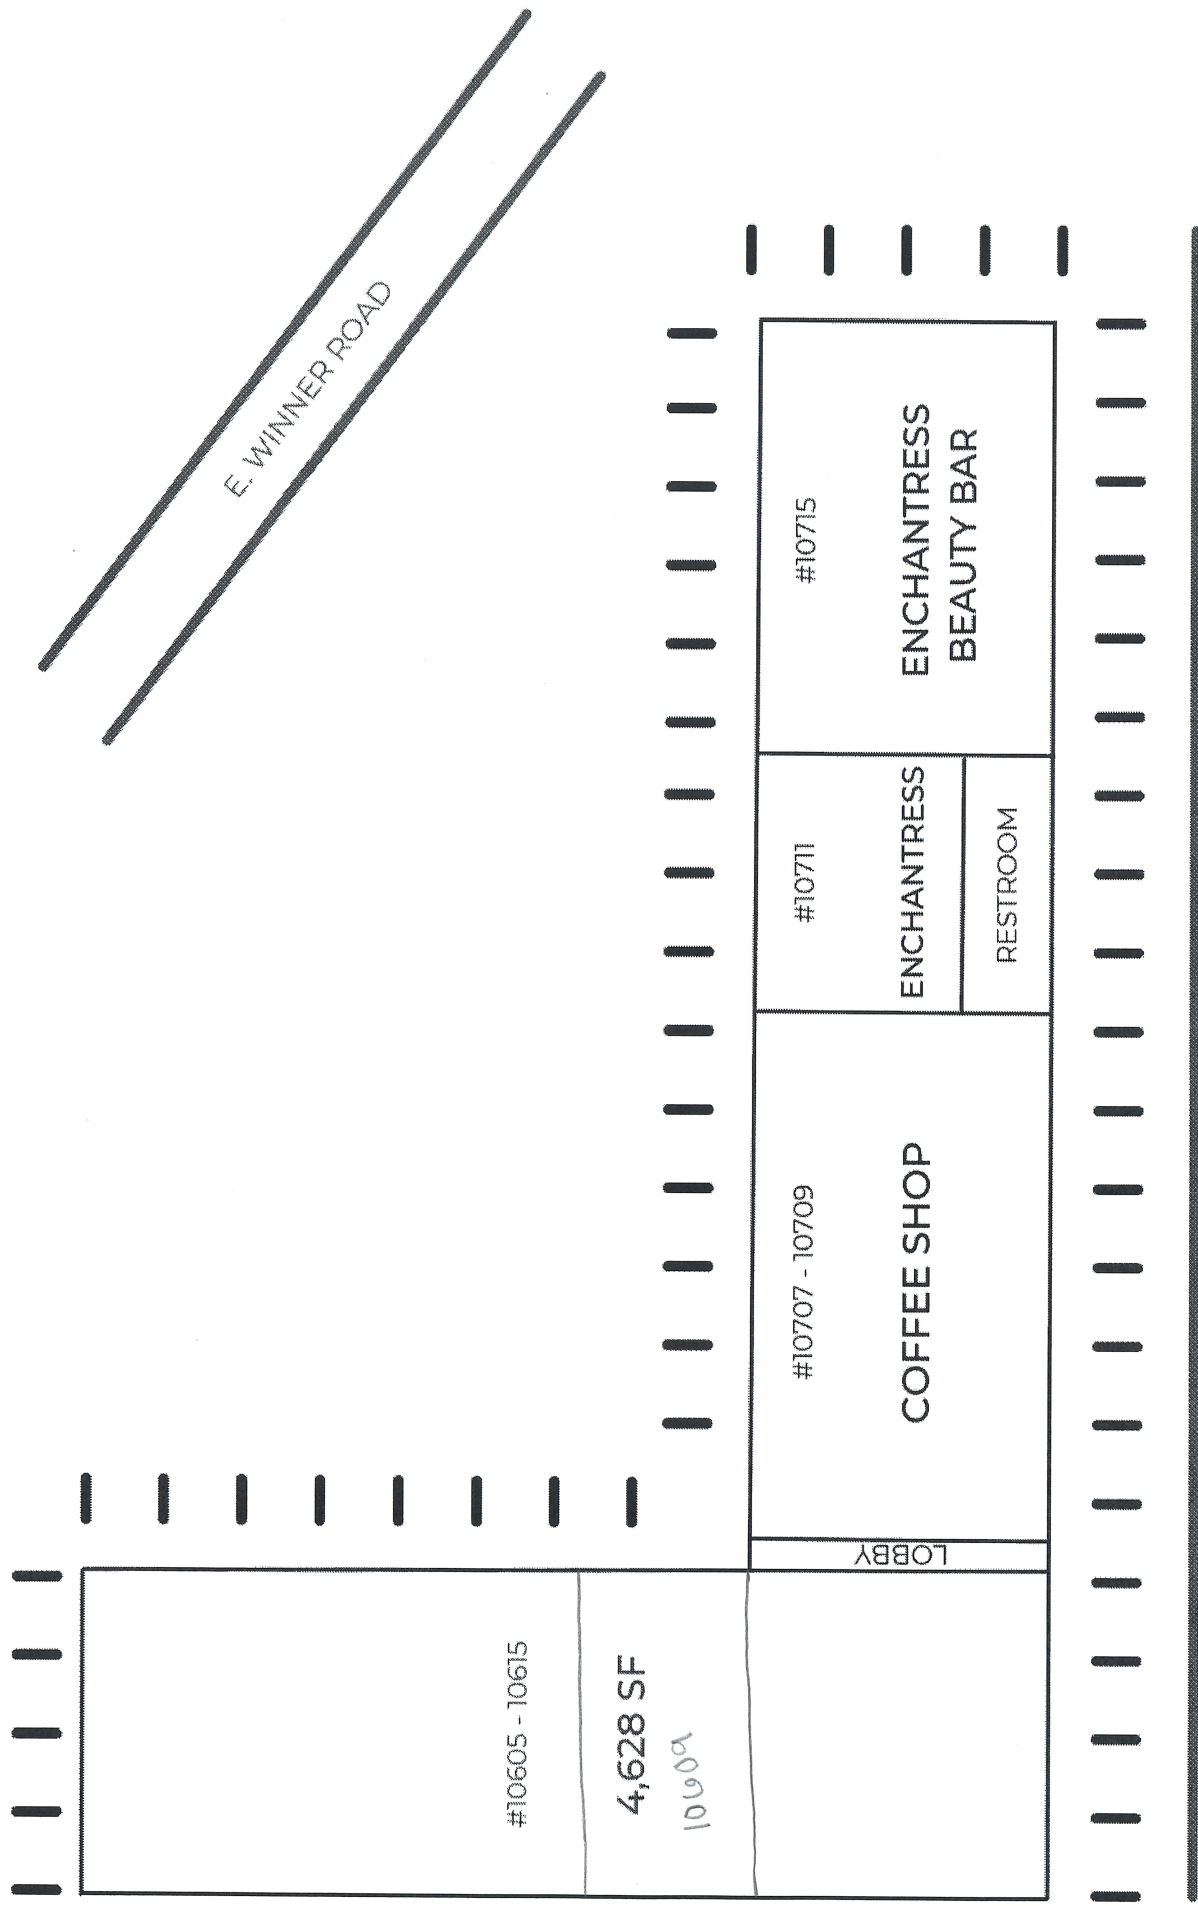

FLOOR PLAN | 10605-10715 E WINNER ROAD, INDEPENDENCE, MISSOURI 64052

E. 18TH ST. S